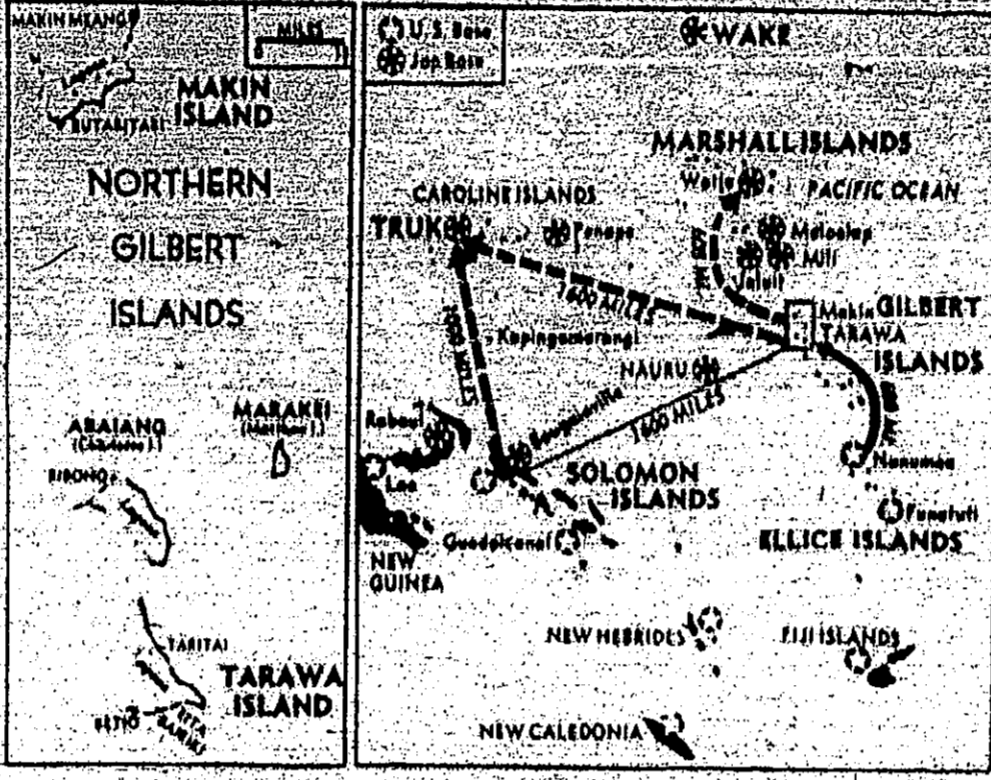

base of the Japanese fleet in the western Pacific. The Japanese fleet, based at Rabaul, had been a major threat to the Allies in the Pacific. The Japanese fleet, based at Rabaul, had been a major threat to the Allies in the Pacific.

The Japanese fleet, based at Rabaul, had been a major threat to the Allies in the Pacific. The Japanese fleet, based at Rabaul, had been a major threat to the Allies in the Pacific.

A large and varied invasion fleet had been gathered. The Allies had gathered a large and varied invasion fleet, which was to be used in the invasion of Makin Island. The Allies had gathered a large and varied invasion fleet, which was to be used in the invasion of Makin Island.

The Allies had gathered a large and varied invasion fleet, which was to be used in the invasion of Makin Island. The Allies had gathered a large and varied invasion fleet, which was to be used in the invasion of Makin Island.

The "BIG FOUR" Draw Up Plans

In the Middle East, where the military begins, history will be written recently when four men—the four most powerful men in the United Nations—had traveled thousands of miles across oceans, deserts, and frozen steppes, to meet in conference and pin the finishing touches on plans for the defeat of the Axis and for the construction of an enduring peace.

These meetings were held against a background of mounting pressure against the Axis. The Axis powers were facing increasing military setbacks, and the Allies were preparing for a final push.

Just before dawn a small assault force of the American Sixth Army, headed by Texans carrying the Lone Star flag, moved forward. The force was successful in capturing a key position, which was a significant blow to the Axis.

How RUSSIANS Give All to War

By MAURICE HINDUS
Author of "Under Hitler" and "The Russian Revolution"

MOSCOW, Dec. 18. (By Telephone) WILLIE the Red Army is fighting the Russian people is working as hard as ever. In Russia there are no strikes, no lockouts and no idleness. There is no idleness, no one, not even the Red women, except when they have to be children, are permitted to live idly. There is no idleness, no one, not even the Red women, except when they have to be children, are permitted to live idly.

American who are asking how it happened that Russia succeeded in turning back from the very gates of Moscow from the hands of a hordes of German tanks, which were the outbreak of the Russo-German war, the most universally agreed upon, highly mechanized and perfectly coordinated fighting force in the world. It is the command of steel production that or four times as fast as Russia will produce the answer in part to the question.